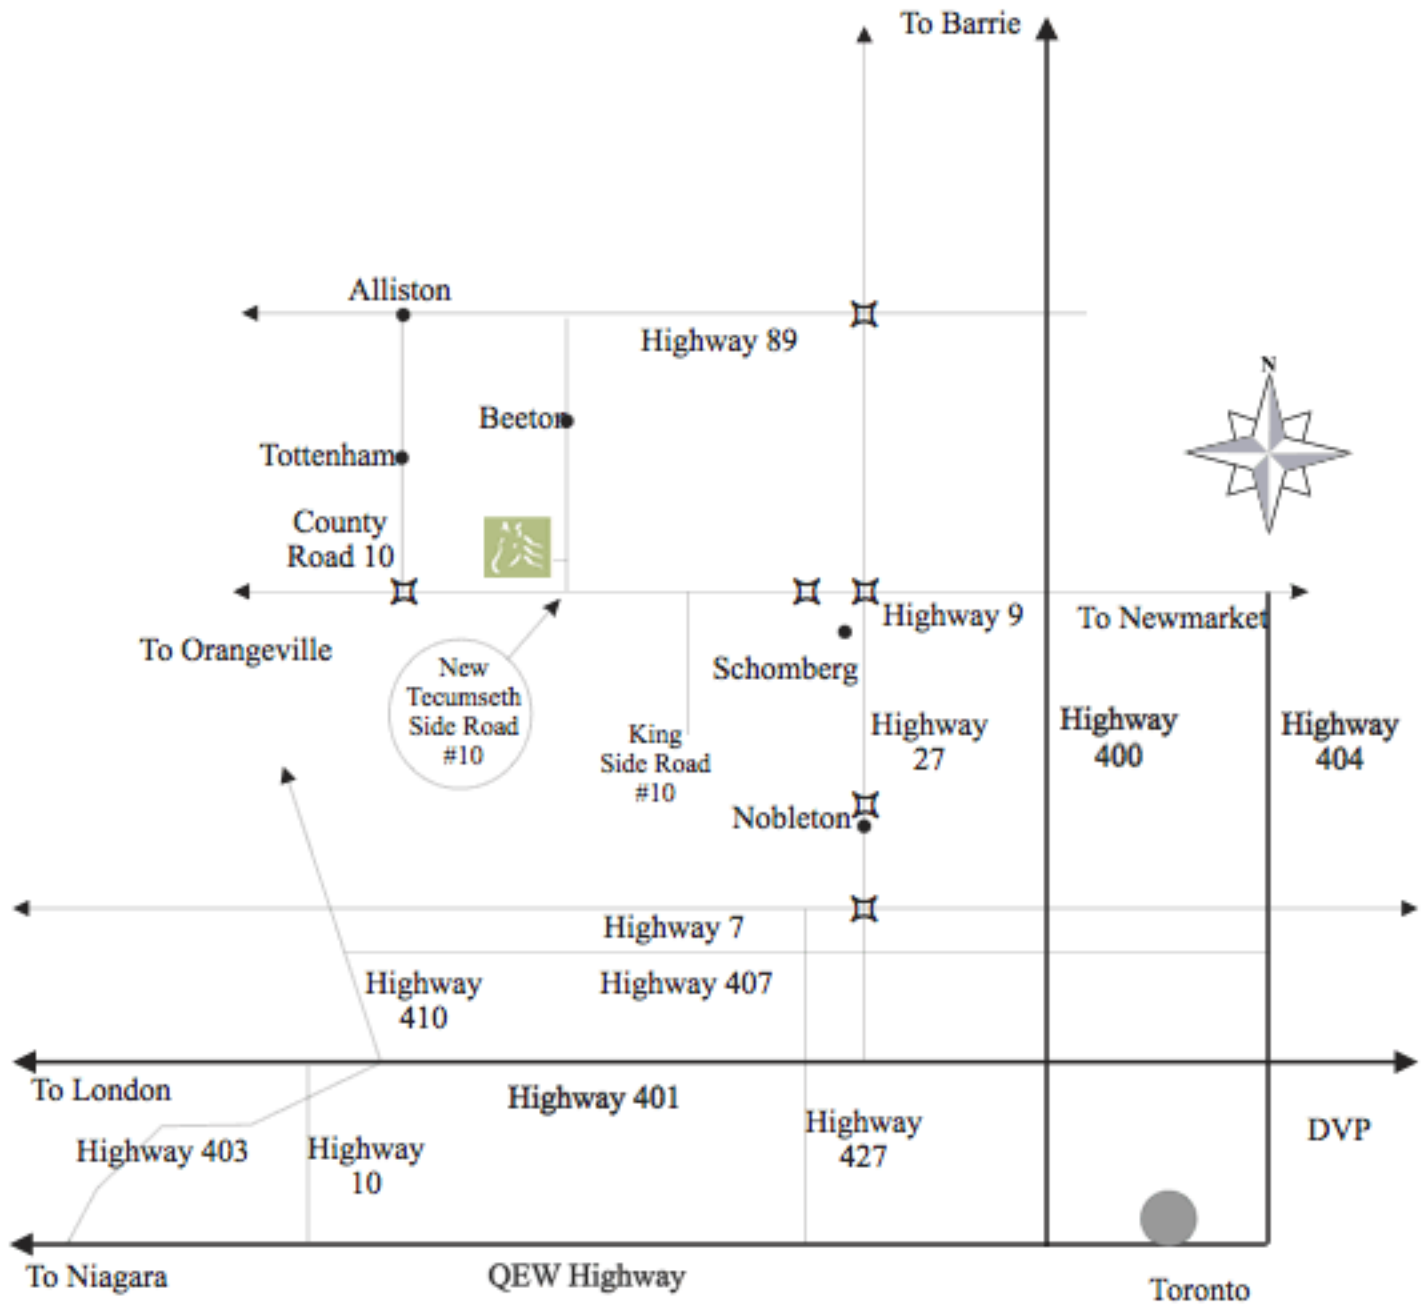

HORSE SPIRIT connections

How to get there:

From the corner of Highway 9 and 27
Go West to Tecumseth Side Road #10
(appr. 8km on the left)

Turn North (Right) at the "Beeton" directional sign

First driveway on the left is Horse Tales #1034

Wendy & André 905-936-4450

This map is not to scale. ⌘ denotes traffic lights.
From Highway 7 and 27 travel time is appr. 30 minutes